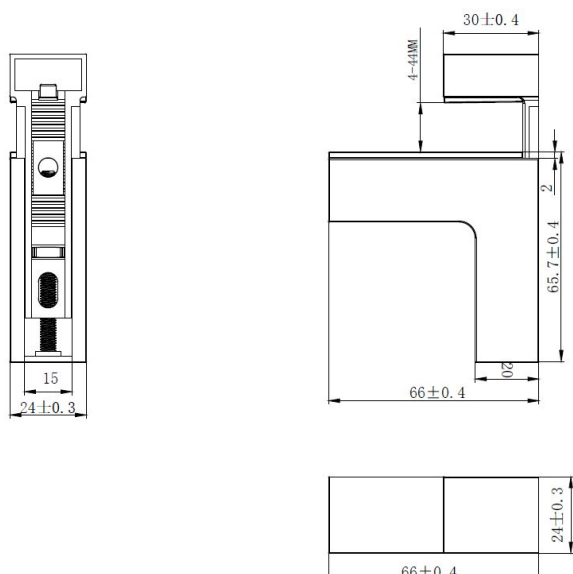

PRODUCT SHEET

Description:

Shelf Bracket #54 F/Glass & Wood, 4-40mm Chrome Plated

Item number:

22.02.555-0

Units	Box	Carton	HS Code	Barcode
Pcs.	1	100	8302420090	 5704866102865

SISO A/S

Mileparken 11
DK-2740 Skovlunde
Denmark
VAT: DK 24786013